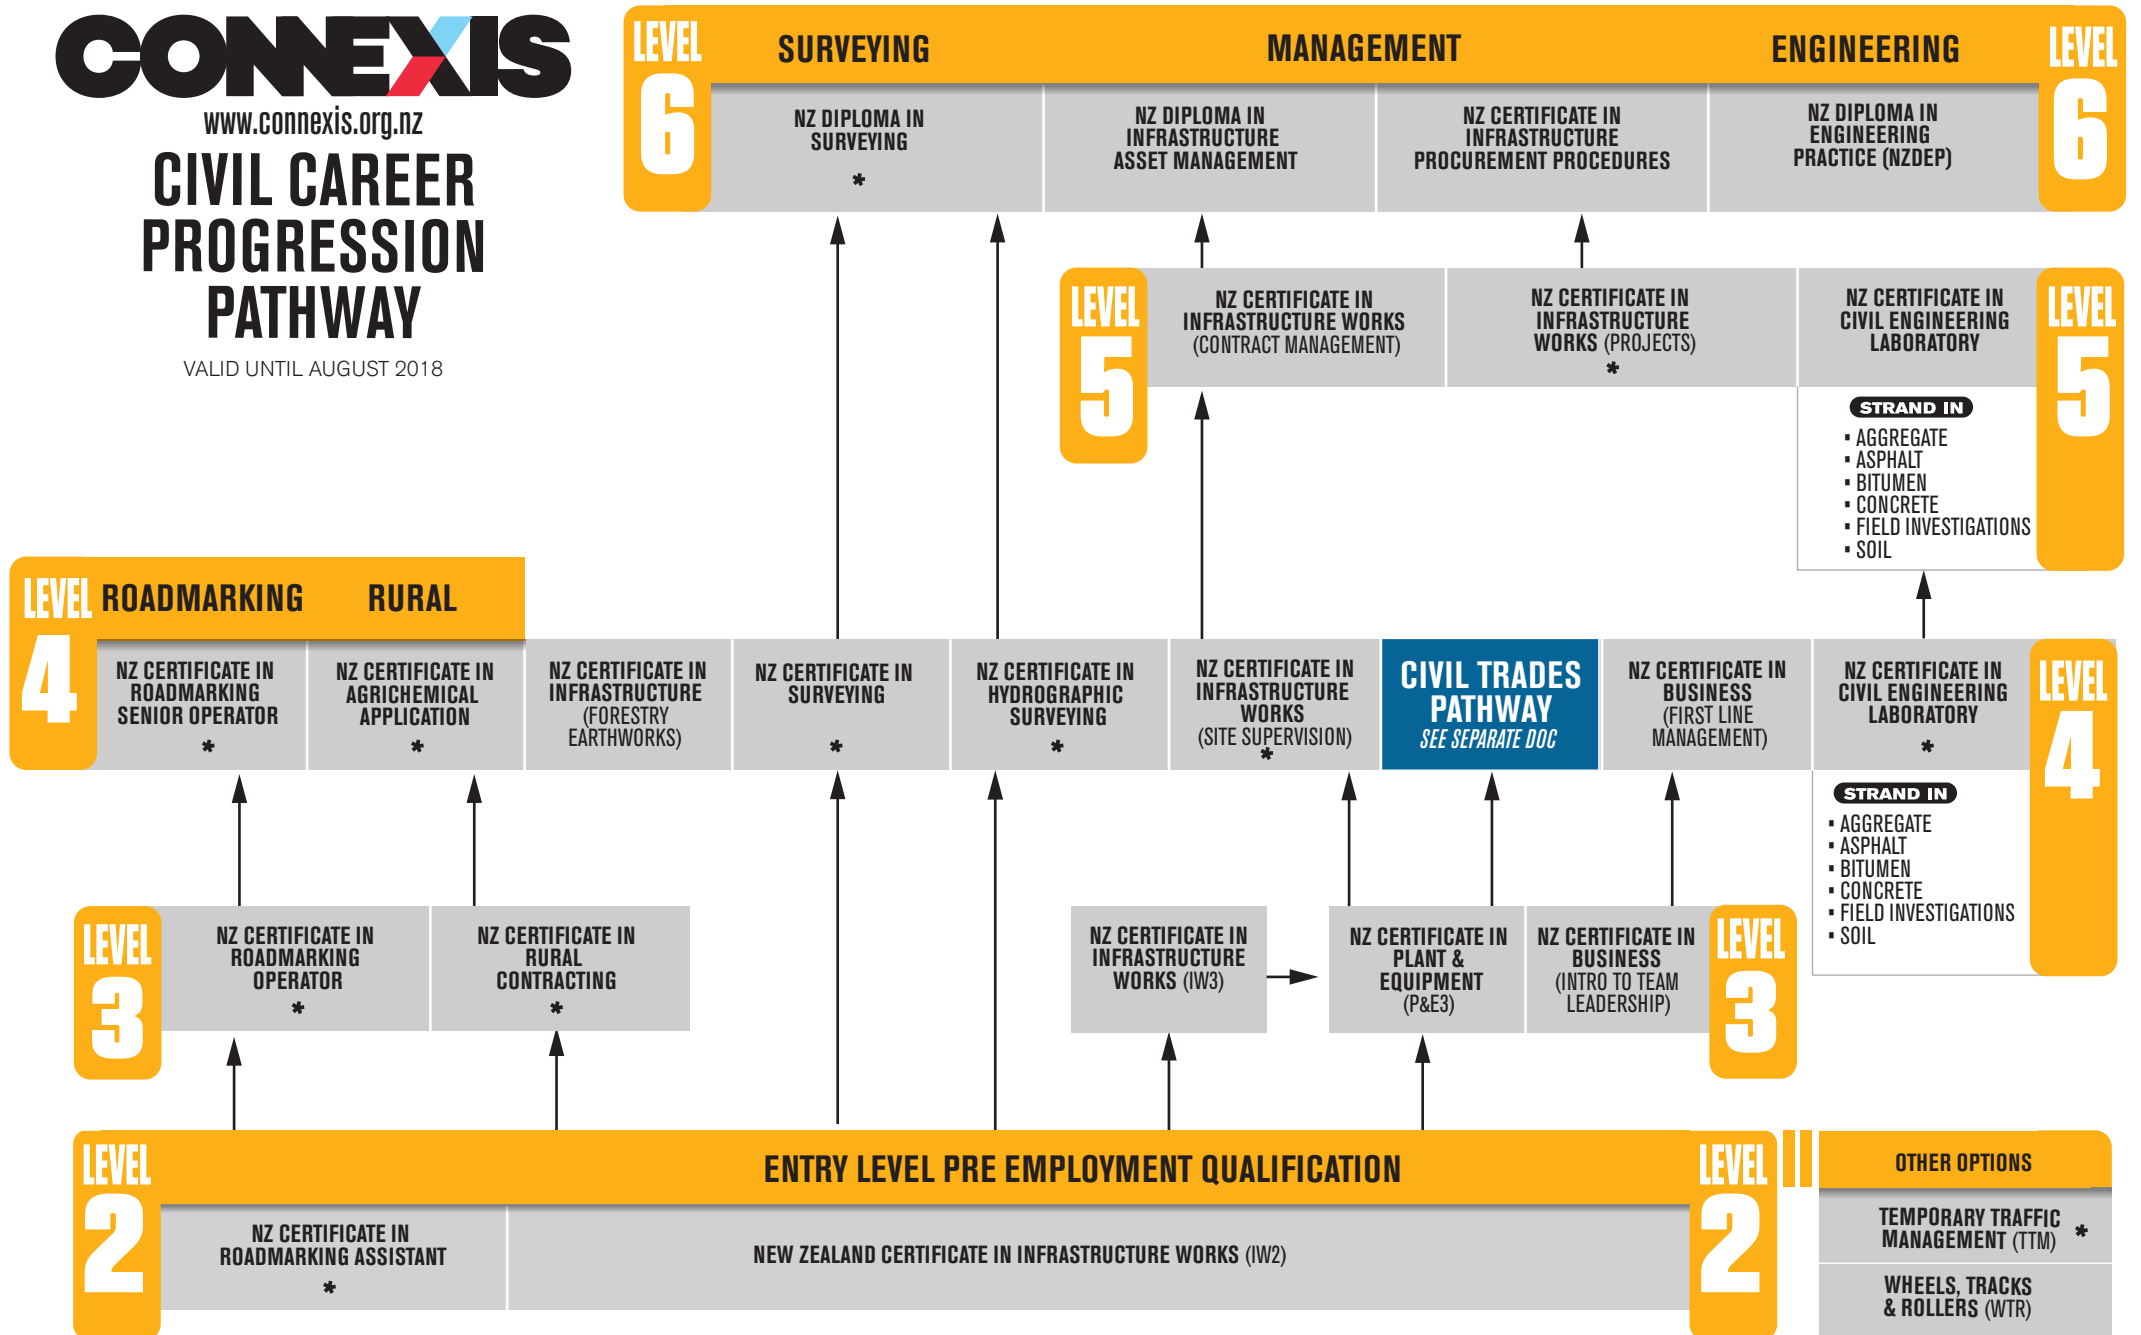

www.connexis.org.nz

CIVIL CAREER PROGRESSION PATHWAY

VALID UNTIL AUGUST 2018

* UNDER DEVELOPMENT