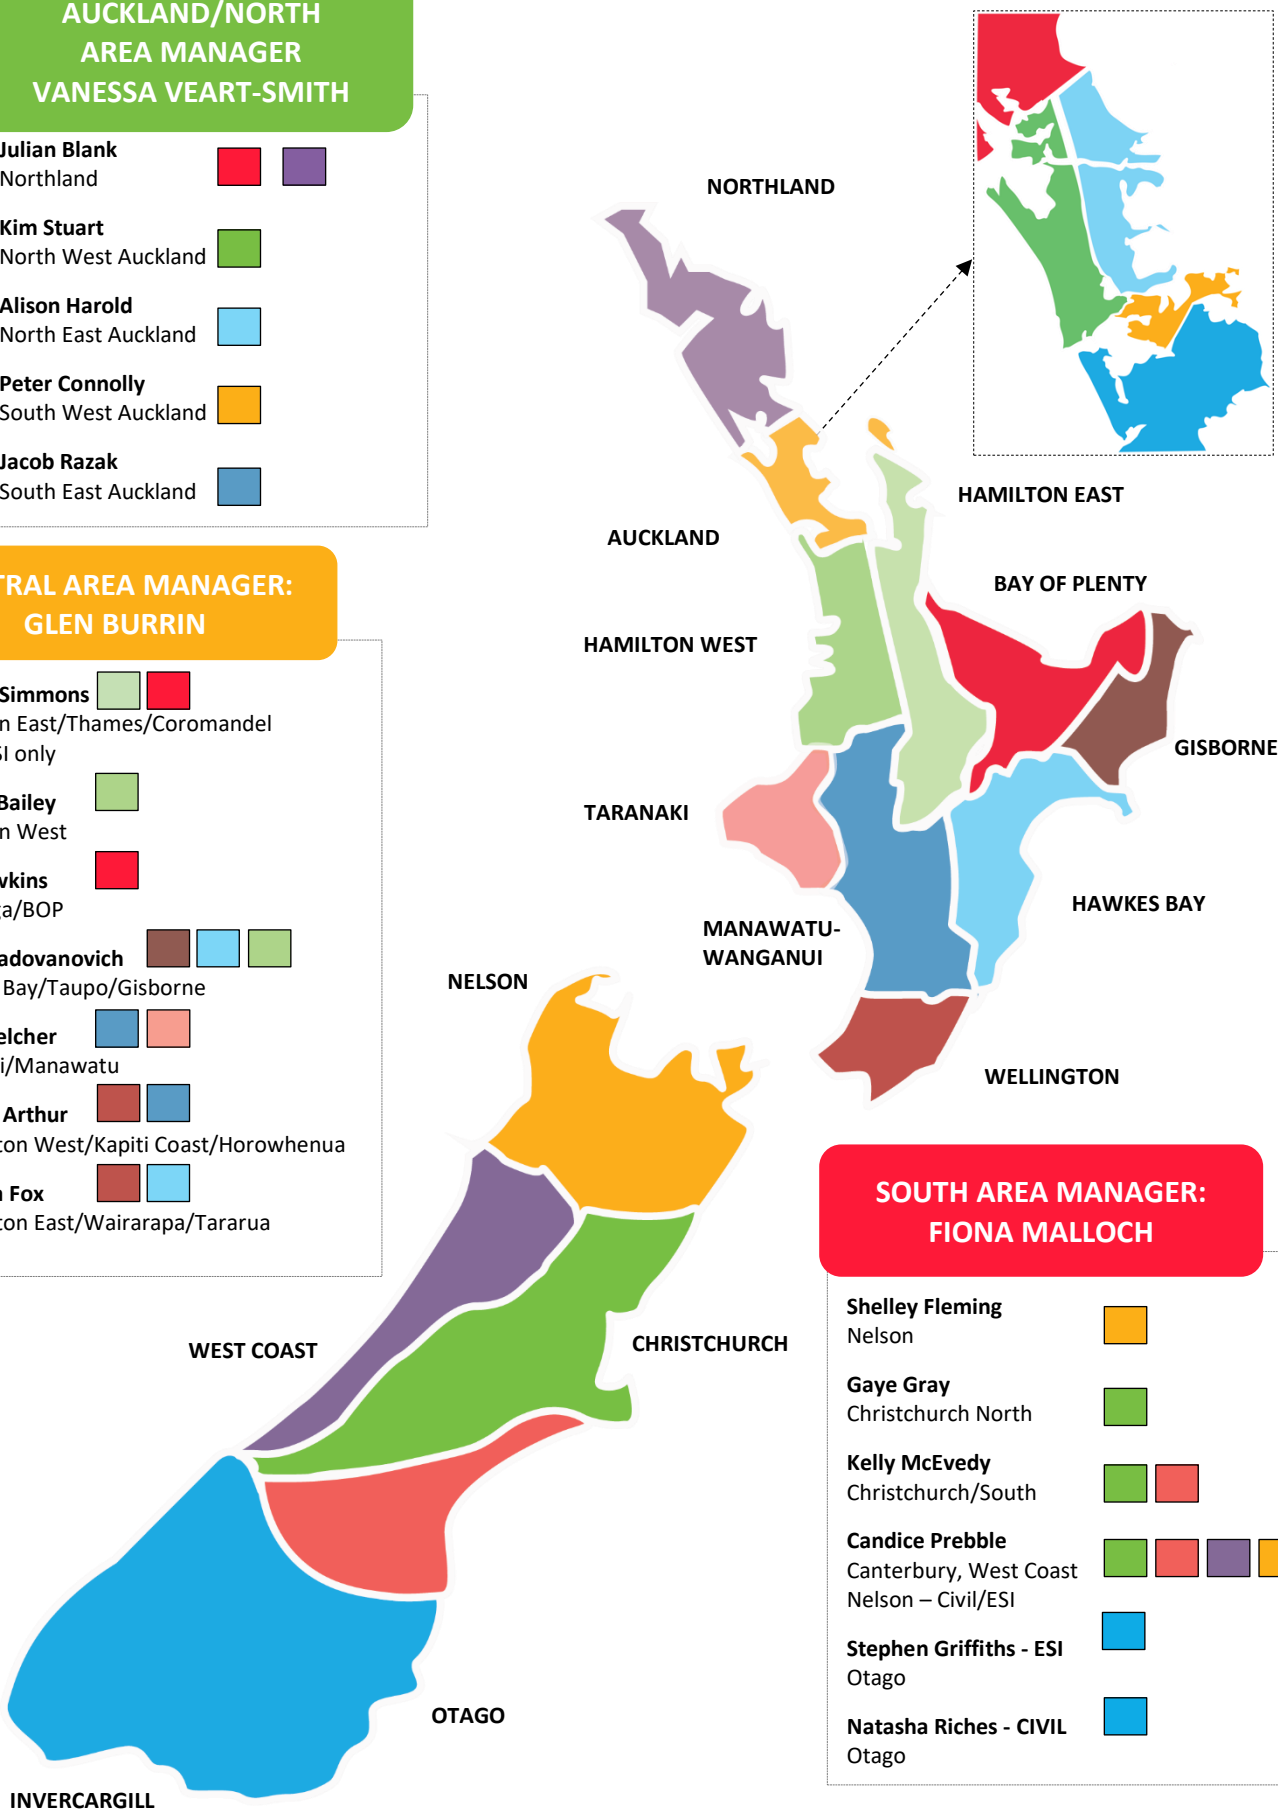

AUCKLAND/NORTH AREA MANAGER VANESSA VEART-SMITH

- Julian Blank**
Northland
- Kim Stuart**
North West Auckland
- Alison Harold**
North East Auckland
- Peter Connolly**
South West Auckland
- Jacob Razak**
South East Auckland

CENTRAL AREA MANAGER: GLEN BURRIN

- Natalie Simmons**
Hamilton East/Thames/Coromandel
RED - ESI only
- Angela Bailey**
Hamilton West
- Sue Hawkins**
Tauranga/BOP
- Grant Radovanovich**
Hawkes Bay/Taupo/Gisborne
- Jason Belcher**
Taranaki/Manawatu
- Karewa Arthur**
Wellington West/Kapiti Coast/Horowhenua
- Rebecca Fox**
Wellington East/Wairarapa/Tararua

SOUTH AREA MANAGER: FIONA MALLOCH

- Shelley Fleming**
Nelson
- Gaye Gray**
Christchurch North
- Kelly McEvedy**
Christchurch/South
- Candice Prebble**
Canterbury, West Coast
Nelson – Civil/ESI
- Stephen Griffiths - ESI**
Otago
- Natasha Riches - CIVIL**
Otago