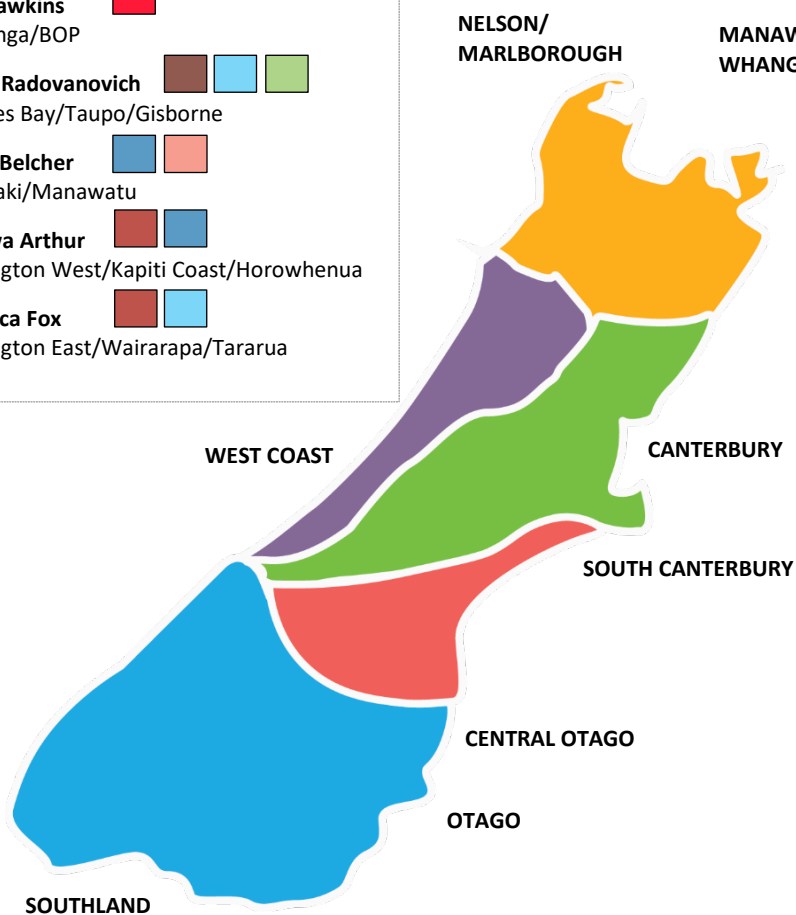

## UPPER NORTH: VANESSA VEART-SMITH

- Julian Blank**   
Northland
- Kim Stuart**    
North West Auckland/North East Auckland
- Peter Connolly**   
South West Auckland
- Jacob Razak**   
South East Auckland

## CENTRAL: ANDREW HARLAND

- Natalie Simmons**    
Hamilton East/Thames/Coromandel  
RED - ESI only
- Angela Bailey**   
Hamilton West
- Sue Hawkins**   
Tauranga/BOP
- Grant Radovanovich**     
Hawkes Bay/Taupo/Gisborne
- Jason Belcher**    
Taranaki/Manawatu
- Karewa Arthur**    
Wellington West/Kapiti Coast/Horowhenua
- Rebecca Fox**    
Wellington East/Wairarapa/Tararua

## SOUTH: FIONA MALLOCH

- Shelley Fleming - Civil Nelson**
- Gaye Gray - Civil Christchurch North**
- Kelly McEvedy - Civil Christchurch/South**
- Candice Prebble**  
**Canterbury/South Canterbury/Nelson - ESI**  
**West Coast - Civil & ESI**
- Stephen Griffiths - ESI Otago**
- Natasha Riches - CIVIL Otago**