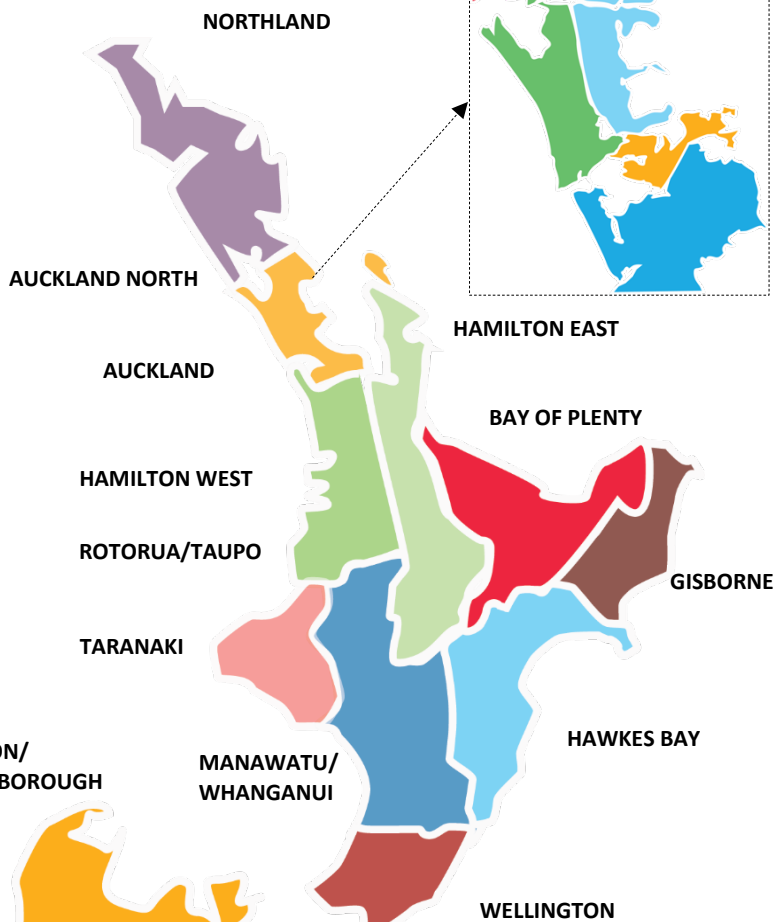

## UPPER NORTH: VANESSA VEART-SMITH

- Julian Blank**   
Northland
- Kim Stuart**    
North West Auckland/North East Auckland
- Peter Connolly**   
South West Auckland
- Jacob Razak**   
South East Auckland

## CENTRAL: ANDREW HARLAND

- Natalie Simmons**    
Hamilton East/Thames/Coromandel  
RED - ESI only
- Angela Bailey**   
Hamilton West
- Sue Hawkins**   
Tauranga/BOP
- Grant Radovanovich**     
Hawkes Bay/Taupo/Gisborne
- Jason Belcher**    
Taranaki/Manawatu
- Karewa Arthur**    
Wellington West/Kapiti Coast/Horowhenua
- Rebecca Fox**    
Wellington East/Wairarapa/Tararua

## SOUTH: FIONA MALLOCH

- Shelley Fleming - Civil Nelson**
- Gaye Gray - Civil Christchurch North**
- Kelly McEvedy - Civil Christchurch/South**
- Candice Prebble**  
**Canterbury/South Canterbury/Nelson - ESI**  
**West Coast - Civil & ESI**
- Stephen Griffiths - ESI Otago**
- Natasha Riches - CIVIL Otago**