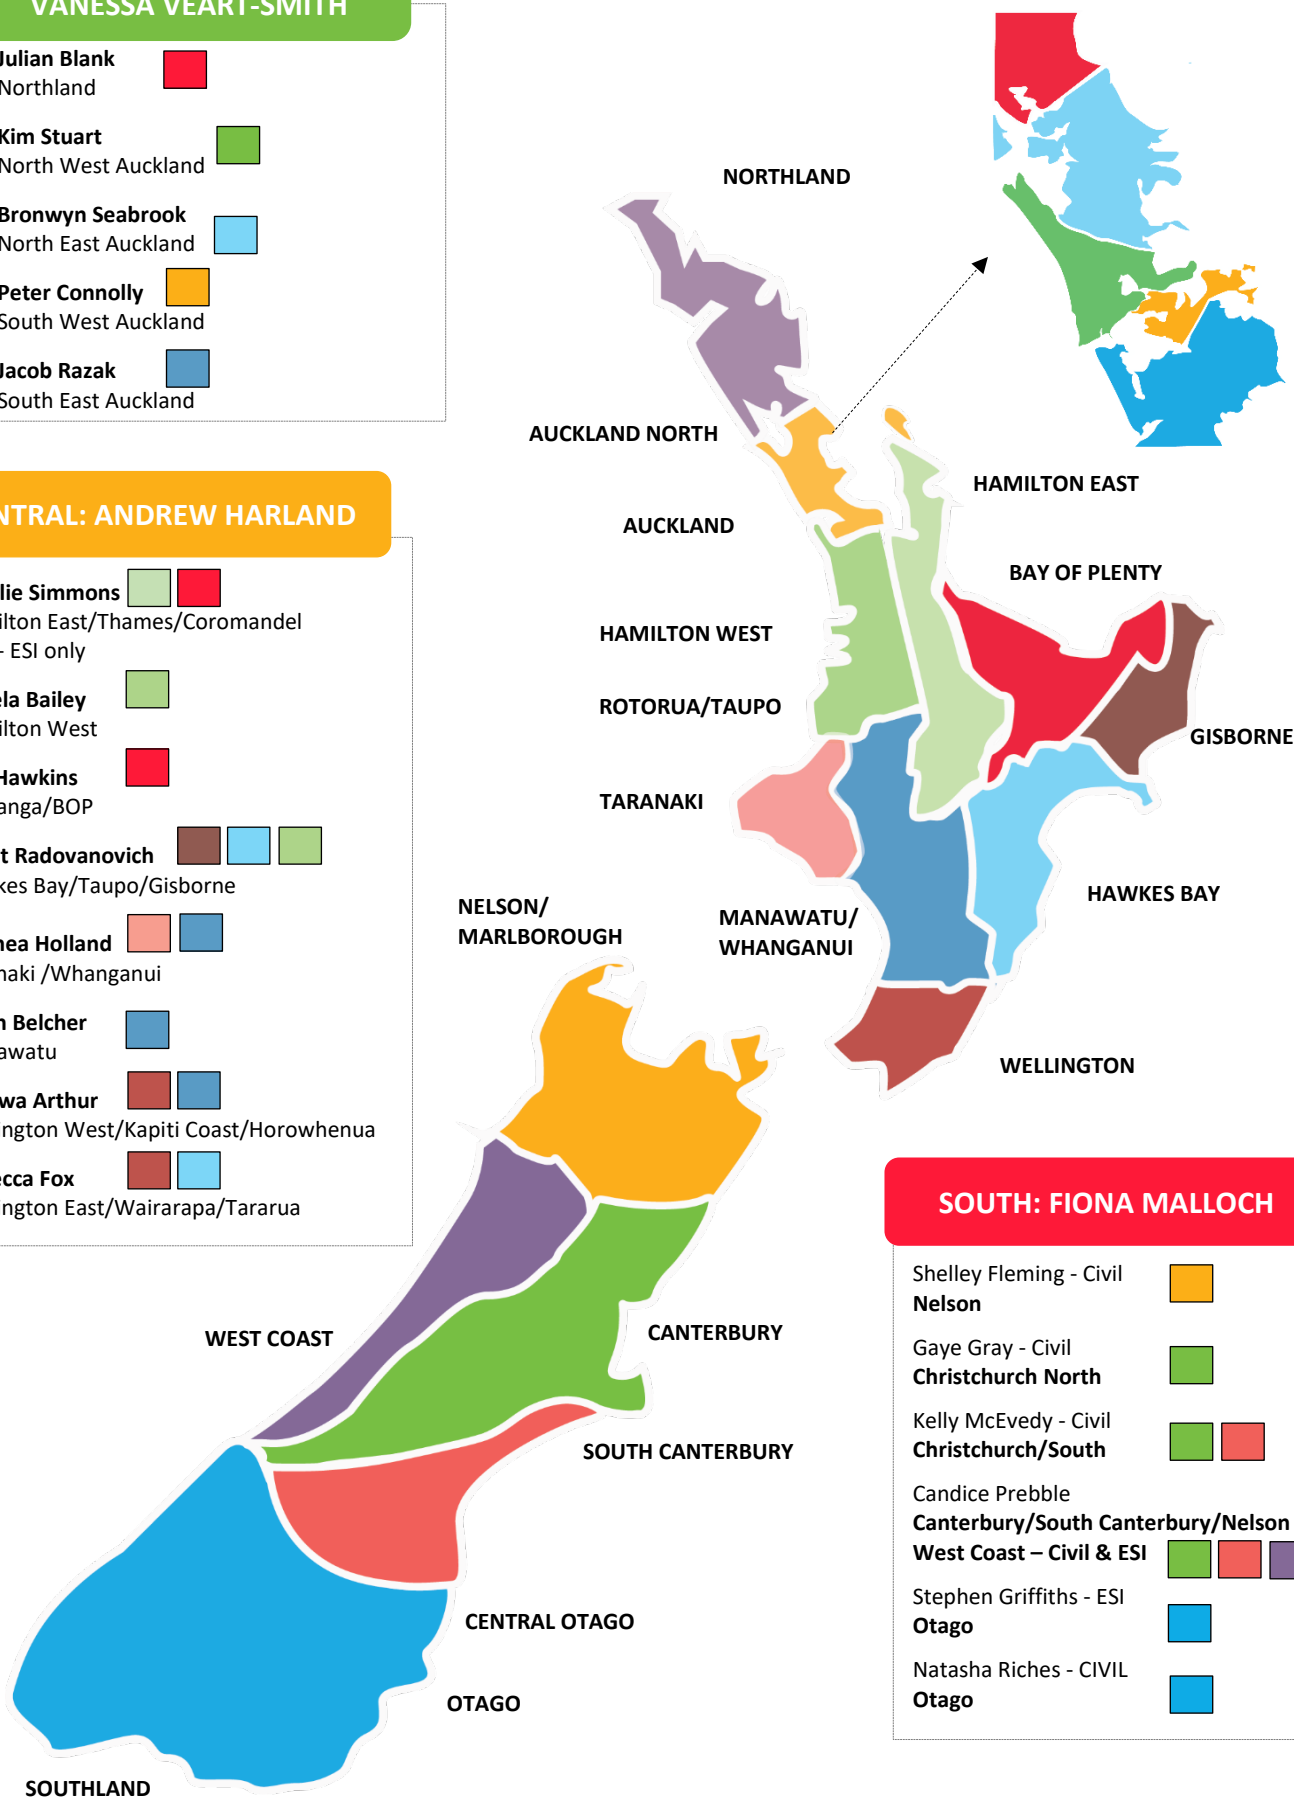

UPPER NORTH: VANESSA VEART-SMITH

- Julian Blank**
Northland
- Kim Stuart**
North West Auckland
- Bronwyn Seabrook**
North East Auckland
- Peter Connolly**
South West Auckland
- Jacob Razak**
South East Auckland

CENTRAL: ANDREW HARLAND

- Natalie Simmons**
Hamilton East/Thames/Coromandel
RED - ESI only
- Angela Bailey**
Hamilton West
- Sue Hawkins**
Tauranga/BOP
- Grant Radovanovich**
Hawkes Bay/Taupo/Gisborne
- Alethea Holland**
Taranaki /Whanganui
- Jason Belcher**
Manawatu
- Karewa Arthur**
Wellington West/Kapiti Coast/Horowhenua
- Rebecca Fox**
Wellington East/Wairarapa/Tararua

SOUTH: FIONA MALLOCH

- Shelley Fleming - Civil Nelson**
- Gaye Gray - Civil Christchurch North**
- Kelly McEvedy - Civil Christchurch/South**
- Candice Prebble Canterbury/South Canterbury/Nelson - ESI West Coast – Civil & ESI**
- Stephen Griffiths - ESI Otago**
- Natasha Riches - CIVIL Otago**