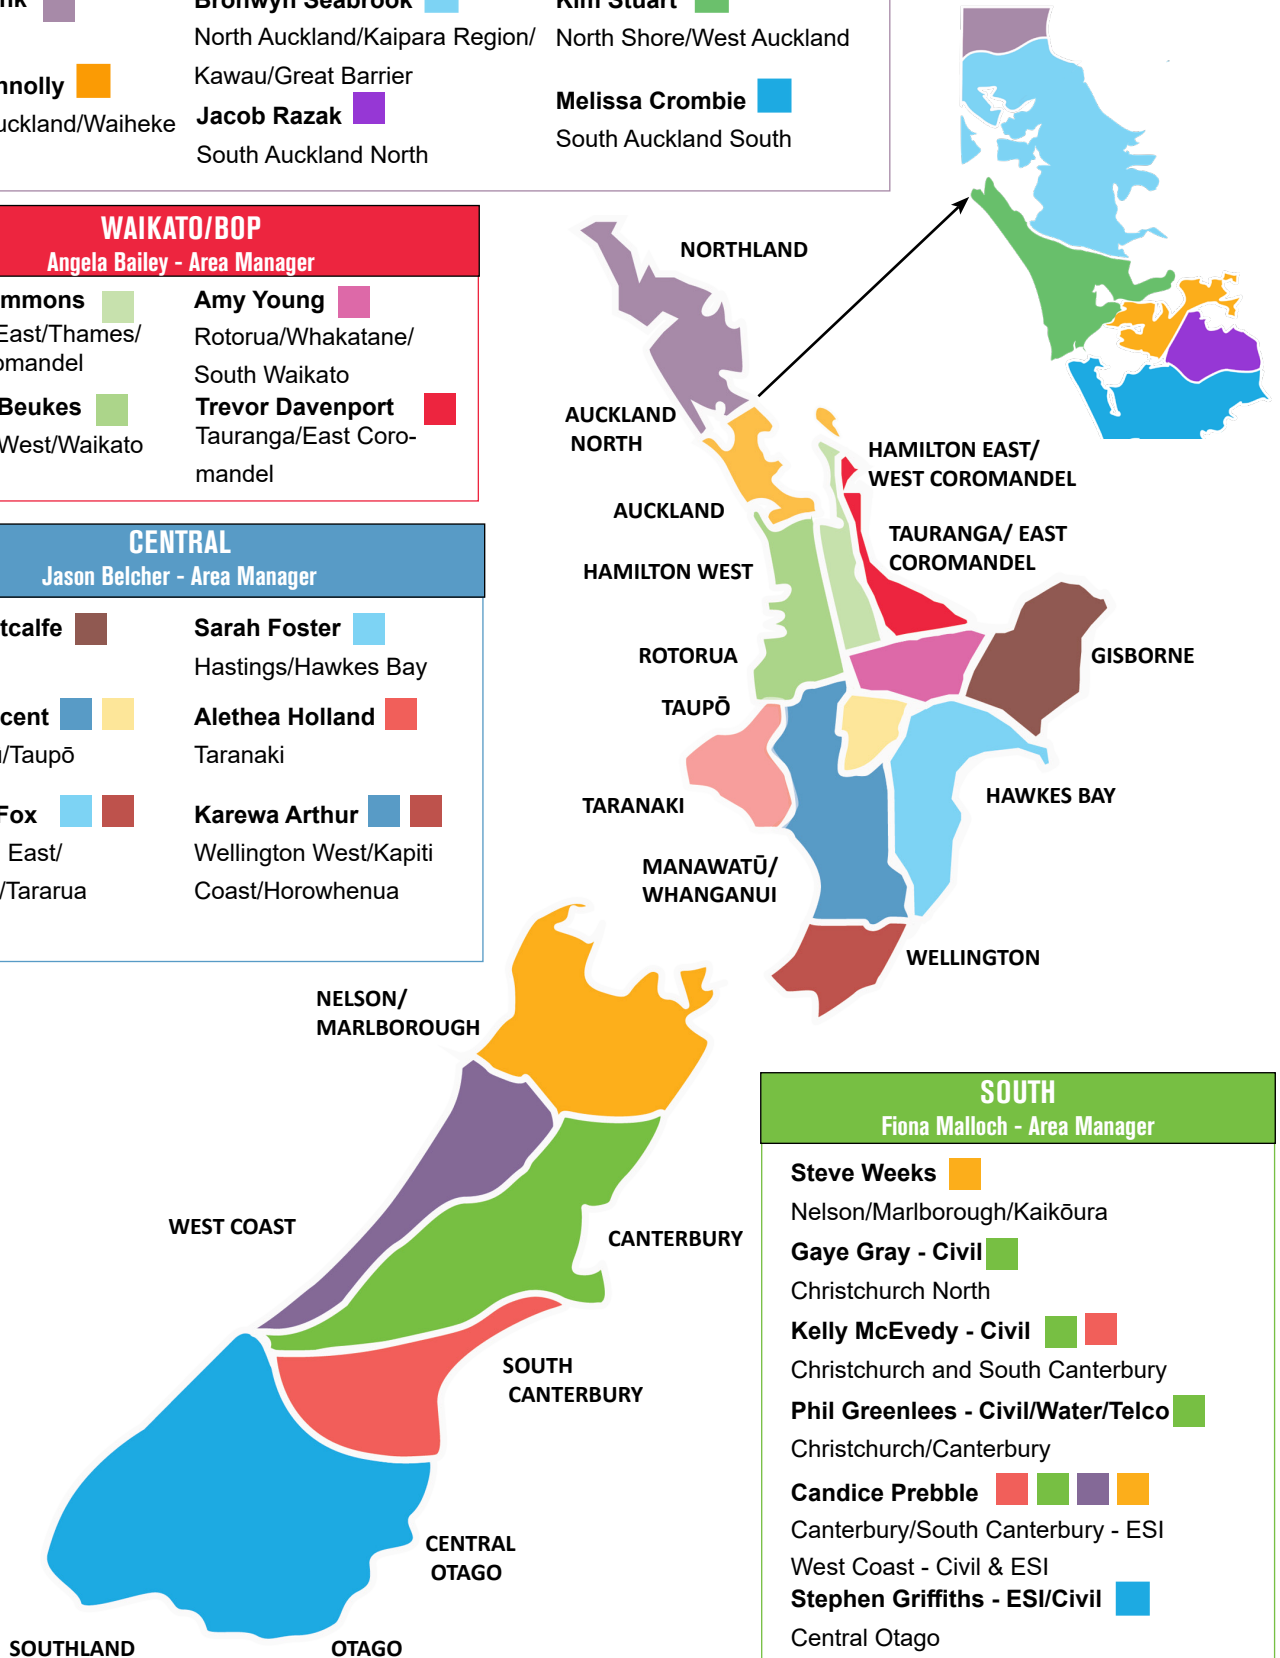

WAIKATO/BOP

Angela Bailey - Area Manager

- | | |
|---|--|
| Natalie Simmons ■ Hamilton East/Thames/
West Coromandel | Amy Young ■ Rotorua/Whakatane/
South Waikato |
| Michelle Beukes ■ Hamilton West/Waikato | Trevor Davenport ■ Tauranga/East Coromandel |

CENTRAL

Jason Belcher - Area Manager

- | | |
|--|---|
| Sarah Metcalfe ■ Gisborne | Sarah Foster ■ Hastings/Hawkes Bay |
| Kellie Vincent ■ Manawatū/Taupō | Alethea Holland ■ Taranaki |
| Rebecca Fox ■ Wellington East/
Wairarapa/Tararua | Karewa Arthur ■ Wellington West/Kapiti
Coast/Horowhenua |

SOUTH

Fiona Malloch - Area Manager

- | |
|--|
| Steve Weeks ■ Nelson/Marlborough/Kaikōura |
| Gaye Gray - Civil ■ Christchurch North |
| Kelly McEvedy - Civil ■ Christchurch and South Canterbury |
| Phil Greenlees - Civil/Water/Telco ■ Christchurch/Canterbury |
| Candice Prebble ■ Canterbury/South Canterbury - ESI
West Coast - Civil & ESI |
| Stephen Griffiths - ESI/Civil ■ Central Otago |
| Alana Lockhart ■ Otago/Dunedin/Southland - Civil & ESI |

Bronwyn Seabrook - North Auckland/Kaipara Region/ Kawau/Great Barrier

T: 027 578 3946 E: bronwyns@connexis.org.nz

Kaipara	Matakana	Dargaville
Snells Beach	Silverdale	Wainui
Pāpāmoa	Waitoki	Mangawhai
Gulf Harbour	Warkworth	Hibiscus Coast
Pakiri	Orewa	Wellsford