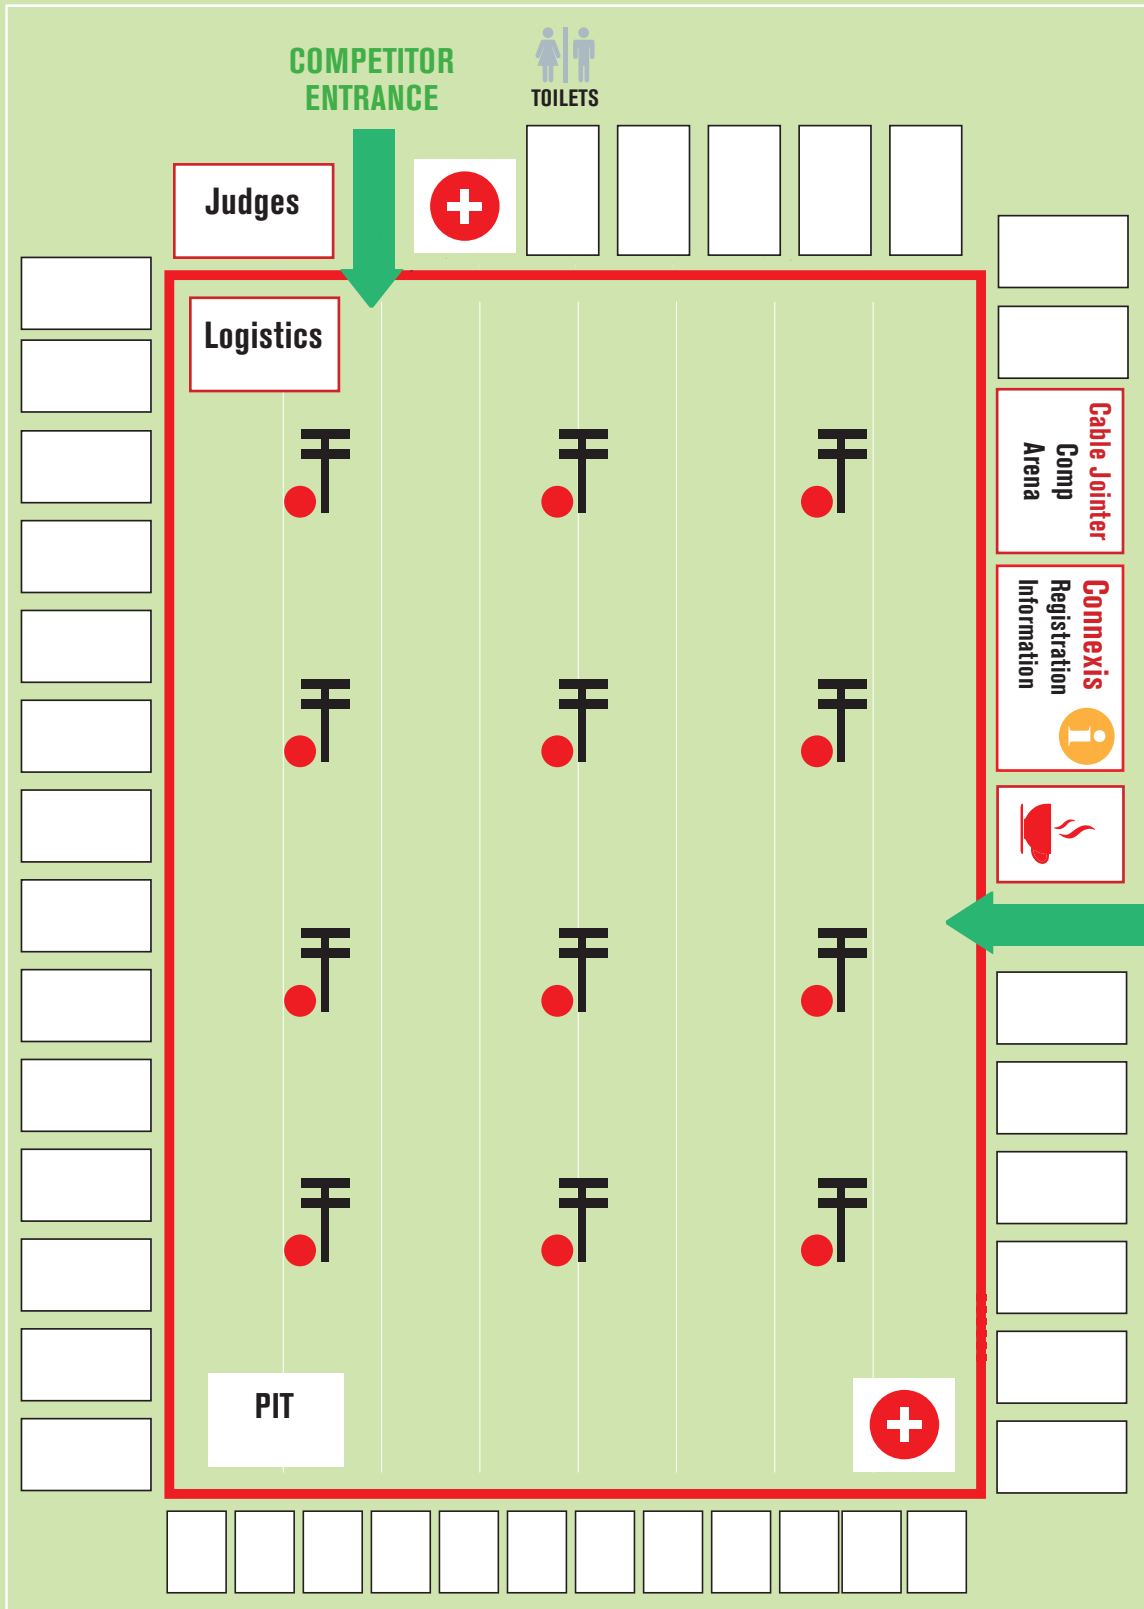

TIRO TIRO ROAD, LEVIN

TRUCK PARKING

# SITE MAP

2022 ANNUAL CONNECTION CONEXIS

COMPETITOR ENTRANCE

TOILETS

Judges

Logistics

Gable Jointer  
Comp  
Arena

Connexis  
Registration  
Information

TOILETS

PUBLIC ENTRANCE

PUBLIC AND VISITOR PARKING

PIT

TOILETS

EXHIBITORS PARKING

VICTORIA STREET, LEVIN

Vintage Car Club

EXHIBITORS PARKING