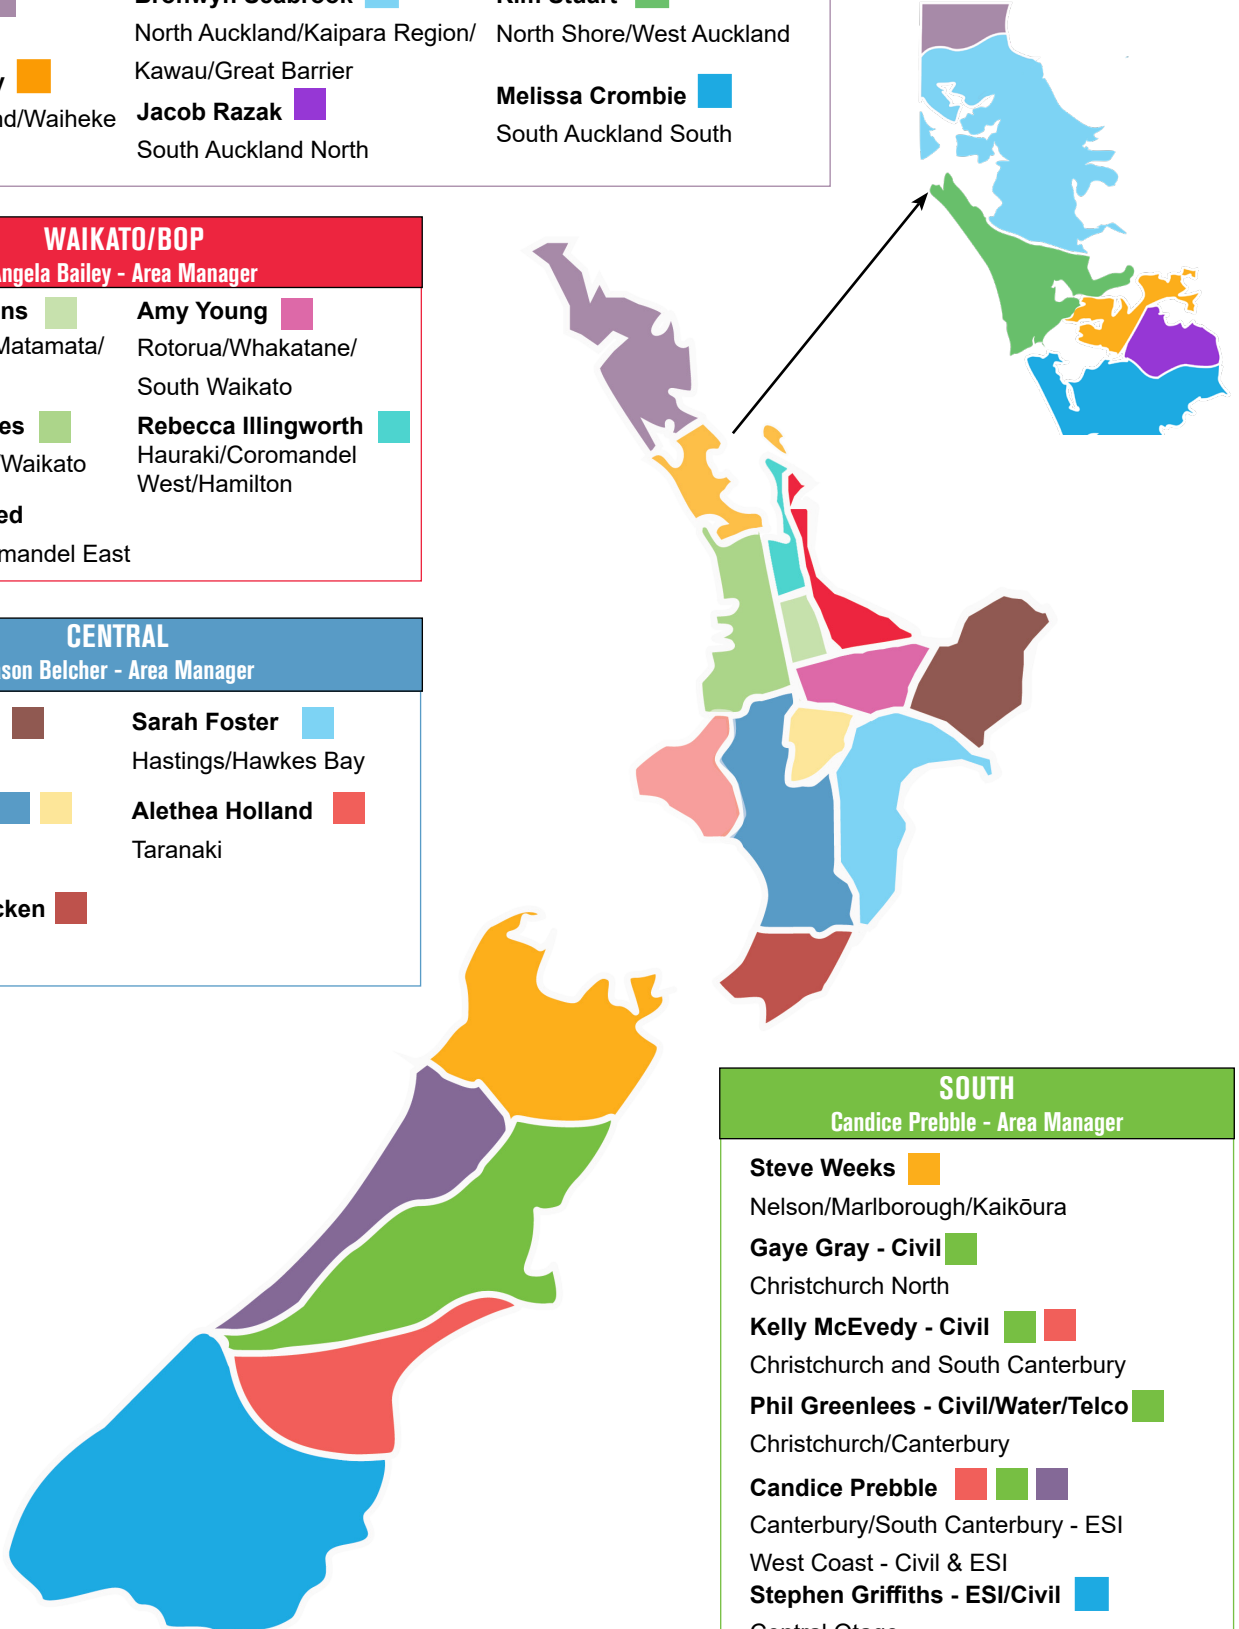

**WAIKATO/BOP**

Angela Bailey - Area Manager

- |   |   |
|---|---|
| <b>Natalie Simmons</b> ■ Hamilton East/Matamata/Taupō | <b>Amy Young</b> ■ Rotorua/Whakatane/South Waikato            |
| <b>Michelle Beukes</b> ■ Hamilton West/Waikato        | <b>Rebecca Illingworth</b> ■ Hauraki/Coromandel West/Hamilton |
| <b>To be confirmed</b><br>Tauranga/Coromandel East    |   |

**CENTRAL**

Jason Belcher - Area Manager

- |                                      |   |
|--------------------------------------|---|
| <b>Sarah Metcalfe</b> ■ Gisborne     | <b>Sarah Foster</b> ■ Hastings/Hawkes Bay |
| <b>Kellie Vincent</b> ■ Manawatū     | <b>Alethea Holland</b> ■ Taranaki         |
| <b>Joanne McCracken</b> ■ Wellington |   |

**SOUTH**

Candice Prebble - Area Manager

- |  |
|--|
| <b>Steve Weeks</b> ■ Nelson/Marlborough/Kaikōura                                       |
| <b>Gaye Gray - Civil</b> ■ Christchurch North  |
| <b>Kelly McEvedy - Civil</b> ■ Christchurch and South Canterbury                       |
| <b>Phil Greenlees - Civil/Water/Telco</b> ■ Christchurch/Canterbury                    |
| <b>Candice Prebble</b> ■ Canterbury/South Canterbury - ESI<br>West Coast - Civil & ESI |
| <b>Stephen Griffiths - ESI/Civil</b> ■ Central Otago                                   |
| <b>Alana Lockhart</b> ■ Otago/Dunedin/Southland - Civil & ESI                          |

**To be confirmed - Tauranga/Coromandel East**

Tauranga	Mount Maunganui	Katikati
Te Puke	Waihi	Whangamata
Whitianga		