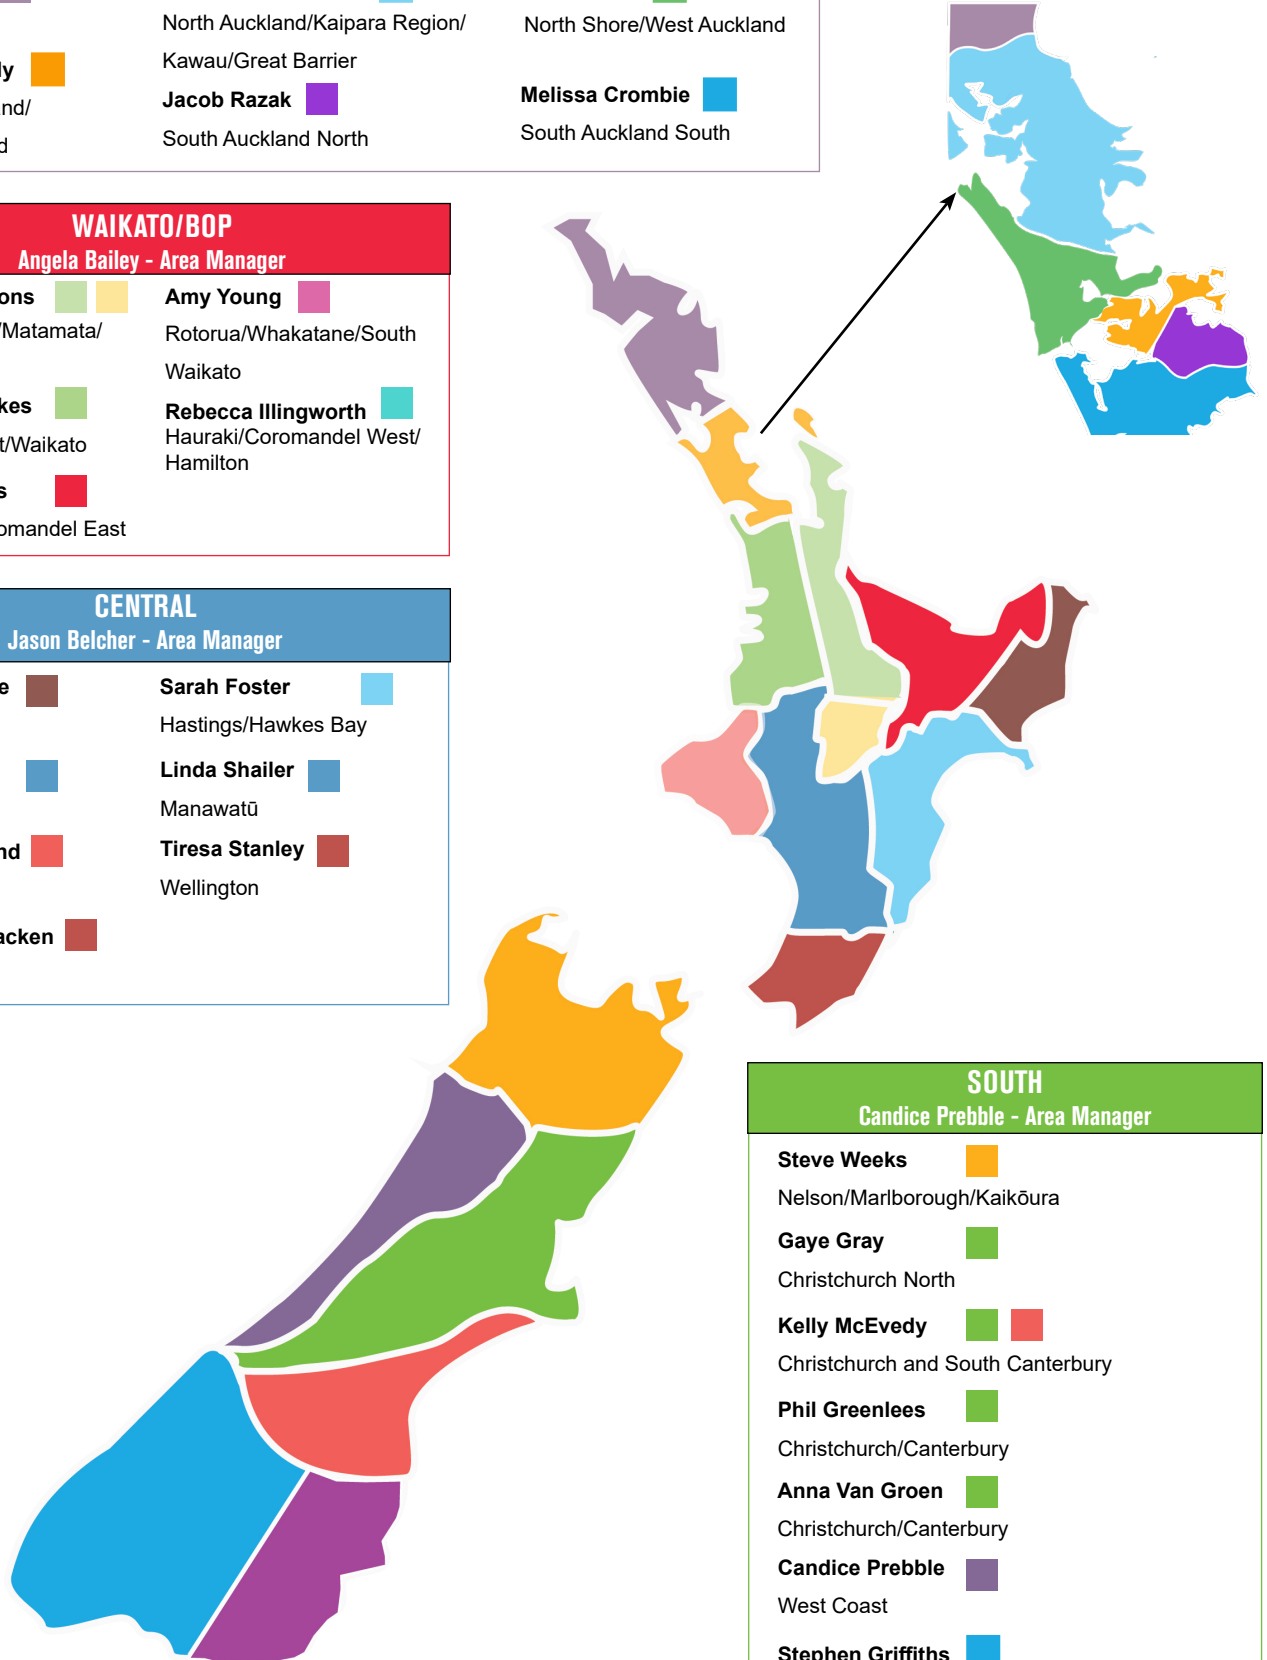

WAIKATO/BOP

Angela Bailey - Area Manager

- | | |
|--|--|
| Natalie Simmons ■ ■
Hamilton East/Matamata/
Taupō | Amy Young ■
Rotorua/Whakatane/South
Waikato |
| Michelle Beukes ■
Hamilton West/Waikato | Rebecca Illingworth ■
Hauraki/Coromandel West/
Hamilton |
| Kirsten Jarvis ■
Tauranga/Coromandel East | |

CENTRAL

Jason Belcher - Area Manager

- | | |
|--|---|
| Sarah Metcalfe ■
Gisborne | Sarah Foster ■
Hastings/Hawkes Bay |
| Kellie Vincent ■
Manawatū | Linda Shailer ■
Manawatū |
| Alethea Holland ■
Taranaki | Tiresa Stanley ■
Wellington |
| Joanne McCracken ■
Wellington | |

SOUTH

Candice Prebble - Area Manager

- | |
|--|
| Steve Weeks ■
Nelson/Marlborough/Kaikōura |
| Gaye Gray ■
Christchurch North |
| Kelly McEvedy ■ ■
Christchurch and South Canterbury |
| Phil Greenlees ■
Christchurch/Canterbury |
| Anna Van Groen ■
Christchurch/Canterbury |
| Candice Prebble ■
West Coast |
| Stephen Griffiths ■
Central Otago/Southland |
| Alana Lockhart ■
Otago/Dunedin/Southland |

Bay of Islands	Whangārei	Kaikohe
Maungaturoto	Kerikeri	Moerewa
Paihia	Russell	Ruakākā
Tutukaka	Waipu	Ngunguru

**Bronwyn Seabrook - North Auckland/Kaipara Region/
Kawau/Great Barrier**

T: 027 578 3946 E: bronwyns@connexis.org.nz