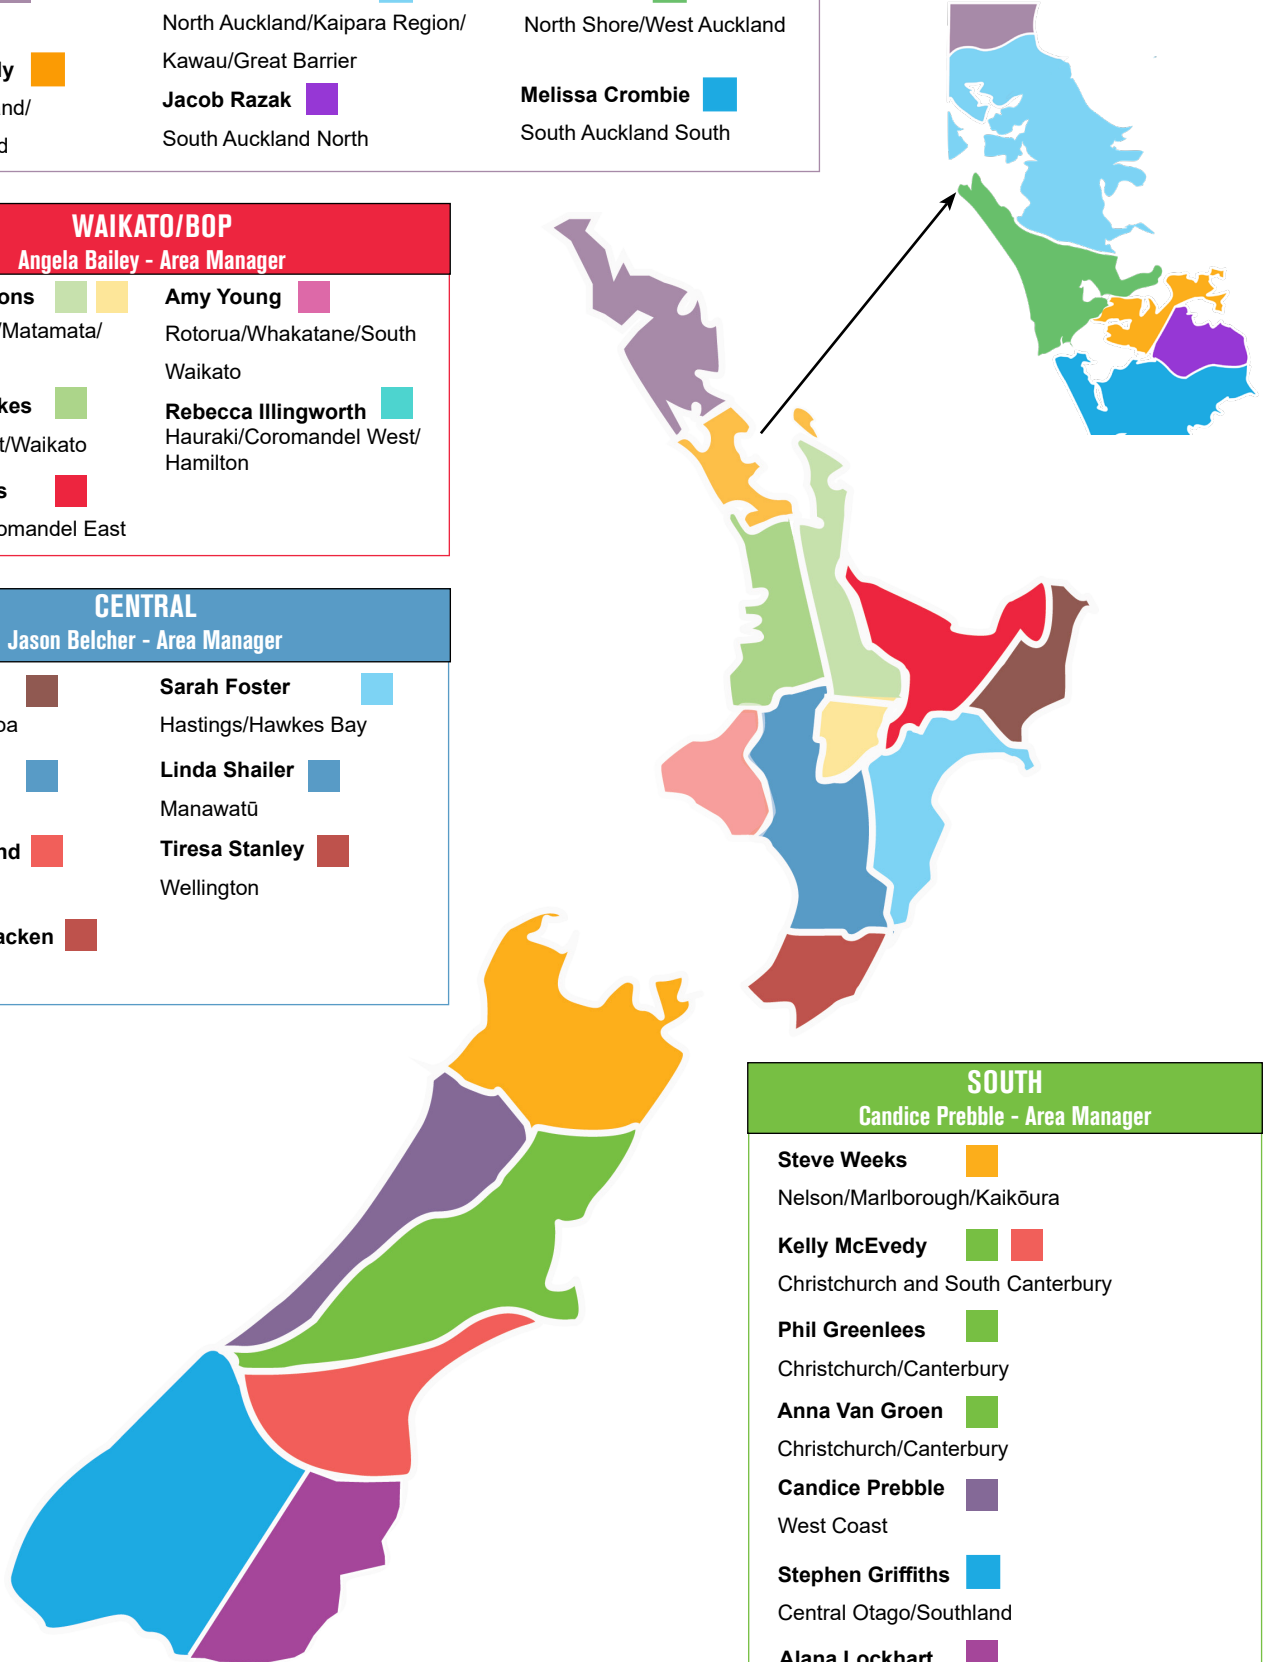

WAIKATO/BOP

Angela Bailey - Area Manager

- | | |
|--|--|
| Natalie Simmons ■ ■
Hamilton East/Matamata/
Taupō | Amy Young ■
Rotorua/Whakatane/South
Waikato |
| Michelle Beukes ■
Hamilton West/Waikato | Rebecca Illingworth ■
Hauraki/Coromandel West/
Hamilton |
| Kirsten Jarvis ■
Tauranga/Coromandel East | |

CENTRAL

Jason Belcher - Area Manager

- | | |
|--|---|
| Siobhan Fyall ■
Gisborne/Wairoa | Sarah Foster ■
Hastings/Hawkes Bay |
| Kellie Vincent ■
Manawatū | Linda Shailer ■
Manawatū |
| Alethea Holland ■
Taranaki | Tiresa Stanley ■
Wellington |
| Joanne McCracken ■
Wellington | |

SOUTH

Candice Prebble - Area Manager

- | |
|--|
| Steve Weeks ■
Nelson/Marlborough/Kaikōura |
| Kelly McEvedy ■ ■
Christchurch and South Canterbury |
| Phil Greenlees ■
Christchurch/Canterbury |
| Anna Van Groen ■
Christchurch/Canterbury |
| Candice Prebble ■
West Coast |
| Stephen Griffiths ■
Central Otago/Southland |
| Alana Lockhart ■
Otago/Dunedin/Southland |