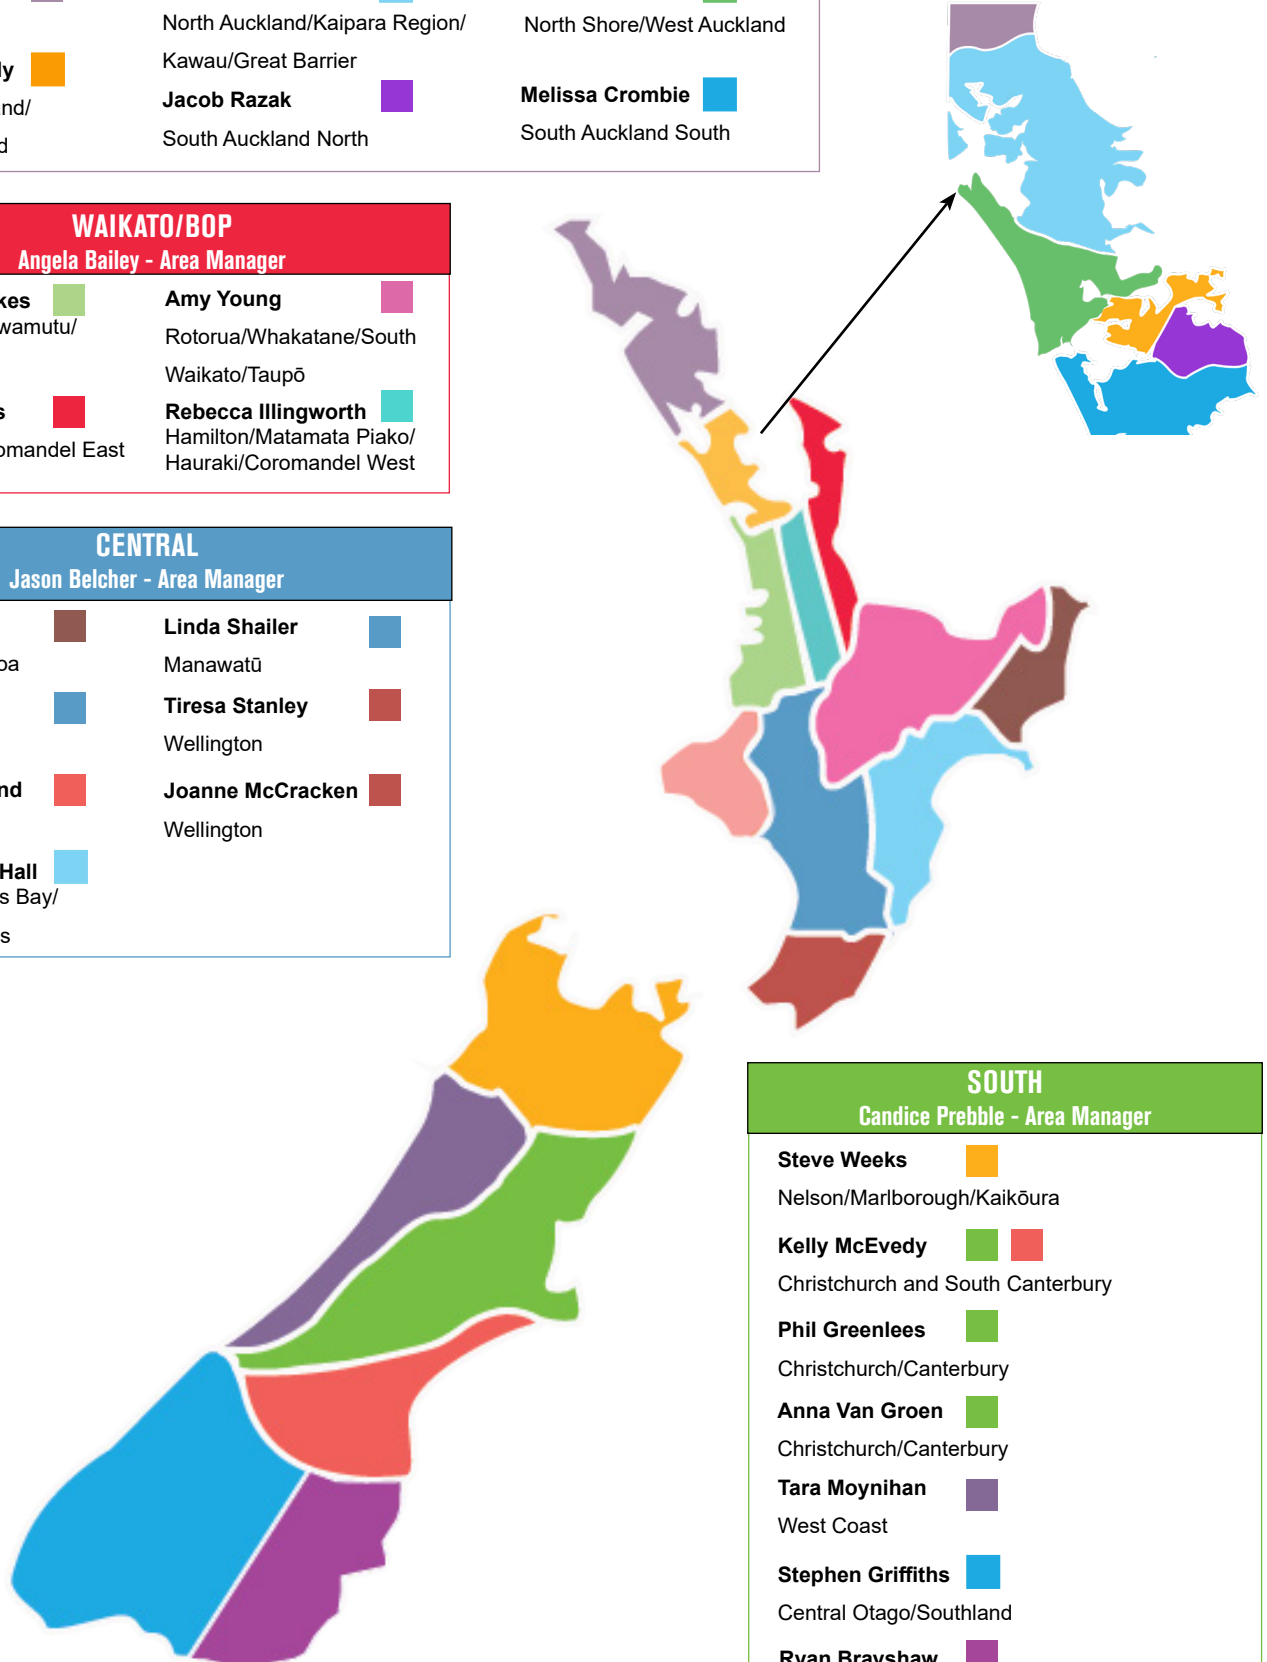

**WAIKATO/BOP**

Angela Bailey - Area Manager

<b>Michelle Beukes</b>  Hamilton/Te Awamutu/ King Country	<b>Amy Young</b>  Rotorua/Whakatane/South Waikato/Taupō
<b>Kirsten Jarvis</b>  Tauranga/Coromandel East	<b>Rebecca Illingworth</b>  Hamilton/Matamata Piako/ Hauraki/Coromandel West

**CENTRAL**

Jason Belcher - Area Manager

<b>Siobhan Fyall</b>  Gisborne/Wairoa	<b>Linda Shailer</b>  Manawatū
<b>Kellie Vincent</b>  Manawatū	<b>Tiresa Stanley</b>  Wellington
<b>Alethea Holland</b>  Taranaki	<b>Joanne McCracken</b>  Wellington
<b>Tiana Hohaia-Hall</b>  Central Hawkes Bay/ Napier/Hastings	

**SOUTH**

Candice Prebble - Area Manager

<b>Steve Weeks</b>  Nelson/Marlborough/Kaikōura
<b>Kelly McEvedy</b>   Christchurch and South Canterbury
<b>Phil Greenlees</b>  Christchurch/Canterbury
<b>Anna Van Groen</b>  Christchurch/Canterbury
<b>Tara Moynihan</b>  West Coast
<b>Stephen Griffiths</b>  Central Otago/Southland
<b>Ryan Brayshaw</b>  Otago/Dunedin/Southland

**Bronwyn Seabrook - North Auckland/Kaipara Region/  
Kawau/Great Barrier**

T: 027 578 3946 E: bronwyns@connexis.org.nz

Kaipara	Matakana	Dargaville
Snells Beach	Silverdale	Wainui
Pāpāmoa	Waitoki	Mangawhai
Gulf Harbour	Warkworth	Hibiscus Coast
Pakiri	Orewa	Wellsford